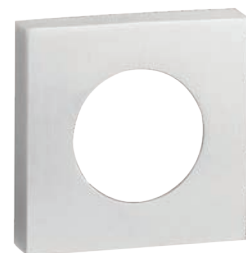

Square outer rose option (available for all levers)

Square rose option
● B* ● PSS* ● SSS