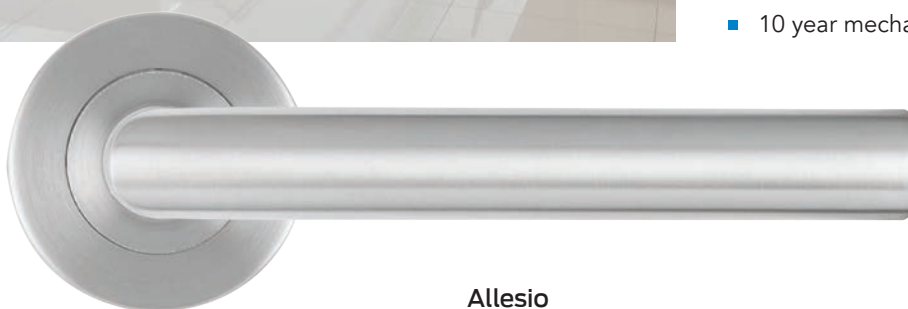

Warranty

- 10 year mechanical and finish

Allesio

The Schlage 7000 Series is a beautifully designed range of contemporary door furniture with a wide choice of lever styles to suit all modern interiors.

Door thickness

- Latch furniture – 32mm to 50mm
- Passage set – 32mm to 50mm
- Privacy set – 32mm to 45mm

Backset

- 60mm standard

Functions

- Latch furniture, passage, privacy and dummy trim

Accessories

- Escutcheons, universal rebate kit, emergency turn set, 70mm latch